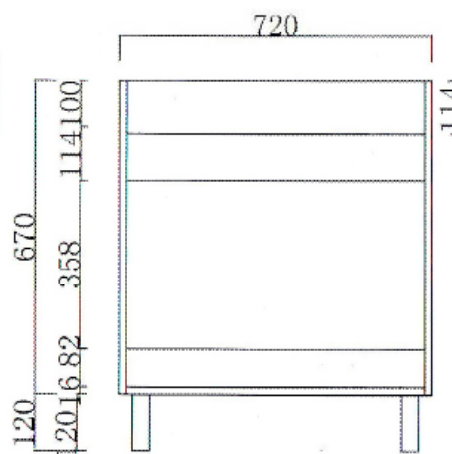

Back
Retour