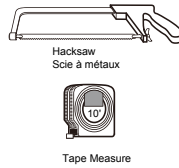

Recommended Tools & Materials Outils et Matériels Conseillés

Front
Avant