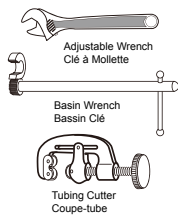

Recommended Tools & Materials Outils et Matériels Conseillés

Front
Avant