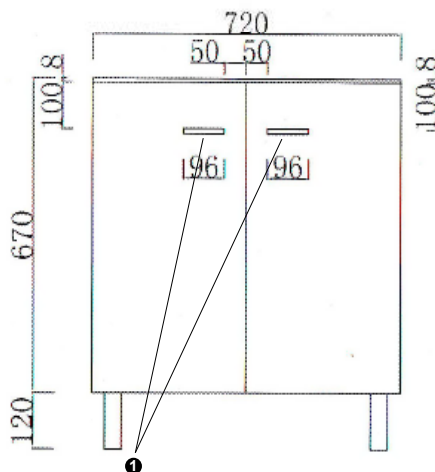

Recommended Tools & Materials Outils et Matériels Conseillés

Front
Avant