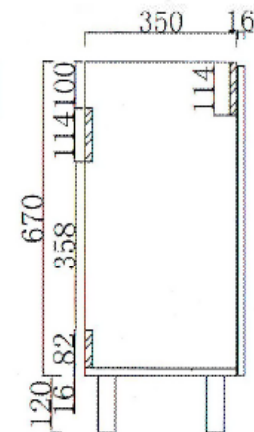

Side
Secondaires